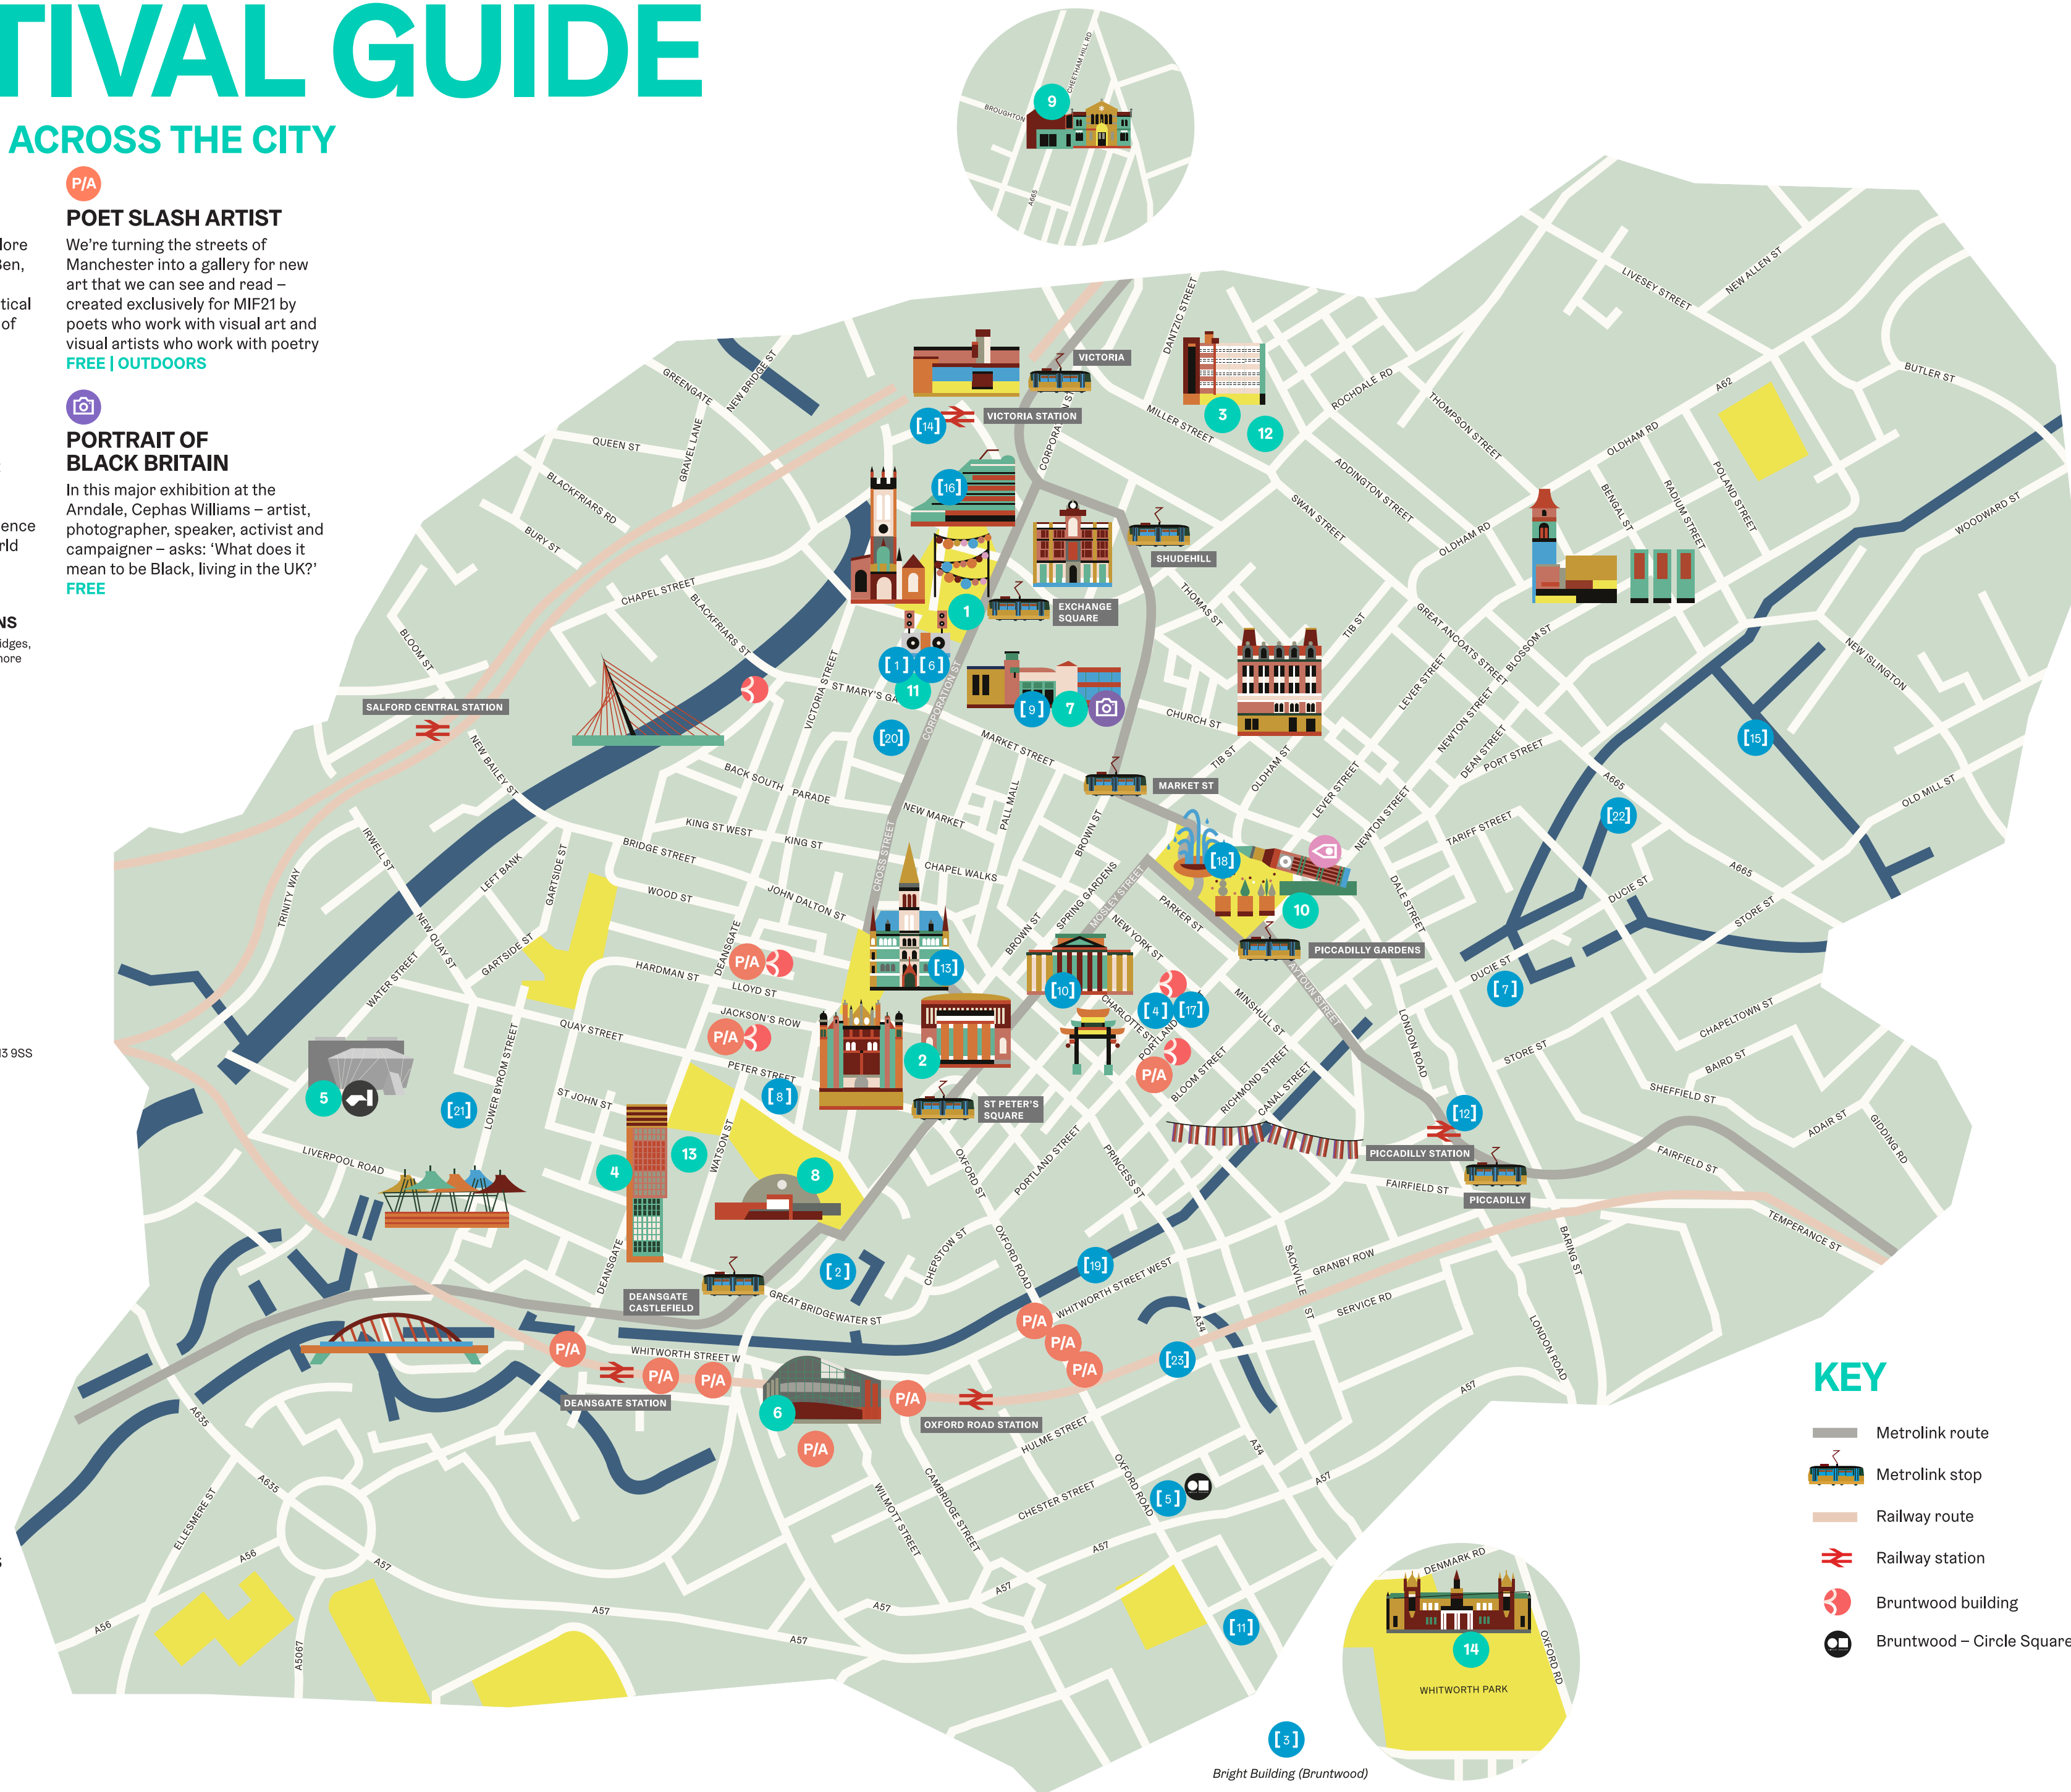

KEY

- Metrolink route
- Metrolink stop
- Railway route
- Railway station
- Bruntwood building
- Bruntwood – Circle Square

MIF21 VENUES

MIF21 takes place all over the city. Here's what's on where...

- 1 CATHEDRAL GARDENS**
M4 3BG
Festival Square
- 2 CENTRAL LIBRARY**
St Peter's Square, M2 5PD
I Love You Too
- 3 DANTZIC**
Dantzic Street, M4 2AH
EART: A Manifesto of Possibilities
- 4 DEANSGATE**
M3 4EN
Sea Change
- 5 THE FACTORY**
Water Street, M3 4PU
Arcadia
- 6 HOME**
2 Tony Wilson Place, M15 4FN
Poet Slash Artist
- 7 MANCHESTER ARNDALE**
M4 3AQ
Portrait of Black Britain
- 8 MANCHESTER CENTRAL**
Windmill Street, M2 3GX
All of This Unreal Time | Arlo Parks
Damon Albarn | Homecoming Live
Laurent Garnier: Off the Record
Looking Forward to Tomorrow
MIF x Salaam Festival | Notes on Grief
The Patience of Trees | Rooted in Rhyme
- 9 MANCHESTER JEWISH MUSEUM**
190 Cheetham Hill Road, M8 8LW
The long waited, weighted, gathering
- 10 PICCADILLY GARDENS**
M1 1LS
Big Ben Lying Down with Political Books
- 11 SAN CARLO BOTTEGA AT SELFRIDGES**
1 Exchange Square Central, M3 1BD
MIF21 Supper Clubs
- 12 SPARKLESTREET**
6-10 Hanover Street, M4 4BB
EART: A Manifesto of Possibilities
- 13 UNIT 5, GREAT NORTHERN WAREHOUSE**
235 Deansgate, M3 4EN
The Global Playground
- 14 THE WHITWORTH**
The University of Manchester,
Oxford Road, M15 6ER
Cloud Studies